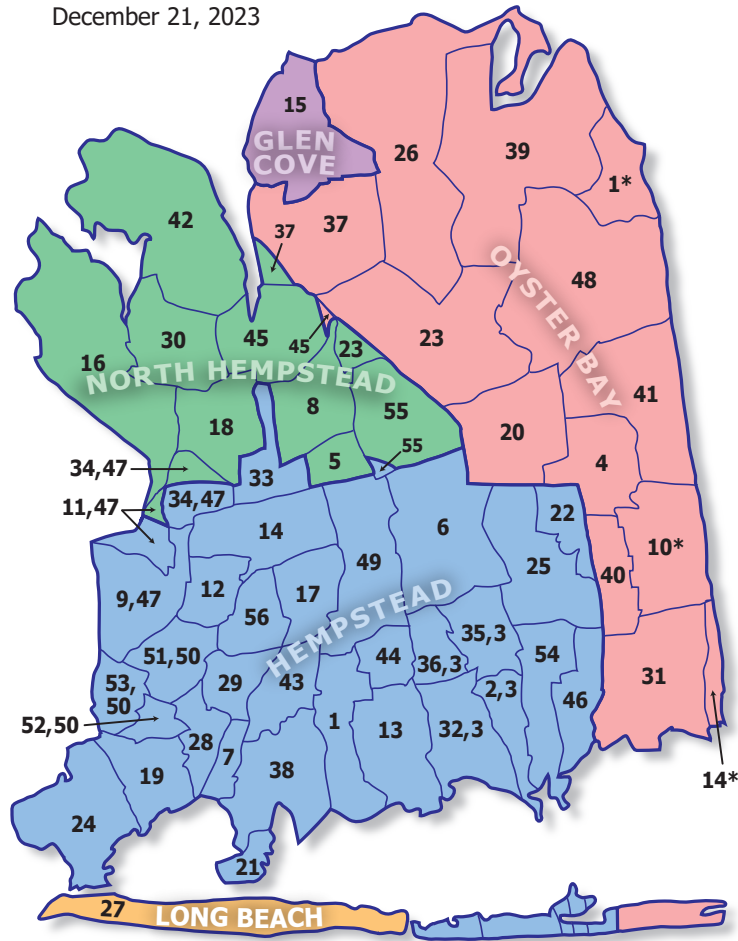

Nassau County School District Delegate Facemap 2024

December 21, 2023

DISTRICT KEY

MEMBERS OF CONGRESS

Congressman Andrew Garbarino (R)
(2nd district) represents:
14* Amityville UFSD
10* Farmingdale UFSD
31 Massapequa UFSD
46 Seaford UFSD

Third Congressional District

- 4 Bethpage UFSD
- 5 Carle Place UFSD
- 1* Cold Spring Harbor CSD
- 6 East Meadow UFSD
- 8 East Williston UFSD
- 10* Farmingdale UFSD
- 11 Floral Park-Bellerose UFSD
- 11 Floral Park-Bellerose UFSD
- 15 Glen Cove City SD
- 16 Great Neck UFSD
- 18 Herricks UFSD
- 20 Hicksville UFSD
- 22 Island Trees UFSD
- 22 Jericho UFSD
- 23 Jericho UFSD
- 25 Levittown UFSD
- 26 Locust Valley CSD
- 30 Manhasset UFSD
- 31 Massapequa UFSD
- 33 Mineola UFSD
- 34 New Hyde Pk-Garden City Pk UFSD
- 34 New Hyde Pk-Garden City Pk UFSD
- 37 North Shore CSD
- 37 North Shore CSD
- 39 Oyster Bay-East Norwich CSD
- 40 Plainedge UFSD
- 41 Plainview-Old Bethpage CSD
- 42 Port Washington UFSD
- 45 Roslyn UFSD
- 45 Roslyn UFSD
- 48 Syosset CSD
- 55 Westbury UFSD
- 55 Westbury UFSD

Assemblyman Michael Durso (R)
(9th district) represents:
14* Amityville UFSD
10* Farmingdale UFSD
31 Massapequa UFSD
46 Seaford UFSD

Assemblyman Steve Stern (D)
(10th district) represents:
1* Cold Spring Harbor CSD
10* Farmingdale UFSD

Assemblywoman Kimberly Jean-Pierre (D)
(11th district) represents:
14* Amityville UFSD
10* Farmingdale UFSD

Assemblywoman Gina Sillitti (D)
(16th district) represents:
8 East Williston UFSD
16 Great Neck UFSD
18 Herricks UFSD
23 Jericho UFSD
23 Jericho UFSD
30 Manhasset UFSD
33 Mineola UFSD
34 New Hyde Pk-Garden City Pk UFSD
34 New Hyde Pk-Garden City Pk UFSD
42 Port Washington UFSD
45 Roslyn UFSD
45 Roslyn UFSD
47 Sewanhaka CHSD
47 Sewanhaka CHSD

Assemblywoman Ari Brown (R)
(20th district) represents:
7 East Rockaway UFSD
19 Hewlett-Woodmere UFSD
21 Island Park UFSD
24 Lawrence UFSD
27 Long Beach Public Schools
28 Lynbrook UFSD
38 Oceanside UFSD

Senator Mario R. Mattera (R)
(2nd district) represents:
1* Cold Spring Harbor CSD

Senator Monica Martinez (D)
(4th district) represents:
14* Amityville UFSD

Assemblyman Ari Brown (R)
(20th district) represents:
7 East Rockaway UFSD
19 Hewlett-Woodmere UFSD
21 Island Park UFSD
24 Lawrence UFSD
27 Long Beach Public Schools
28 Lynbrook UFSD
38 Oceanside UFSD

Senator Kevin Thomas (D)
(6th district) represents:
1 Baldwin UFSD
3 Bellmore-Merrick CHSD
5 Carle Place UFSD
6 East Meadow UFSD
7 East Rockaway UFSD
12 Franklin Square UFSD
13 Freeport UFSD
14 Garden City UFSD
17 Hempstead UFSD
29 Malverne UFSD
32 Merrick UFSD
33 Mineola UFSD