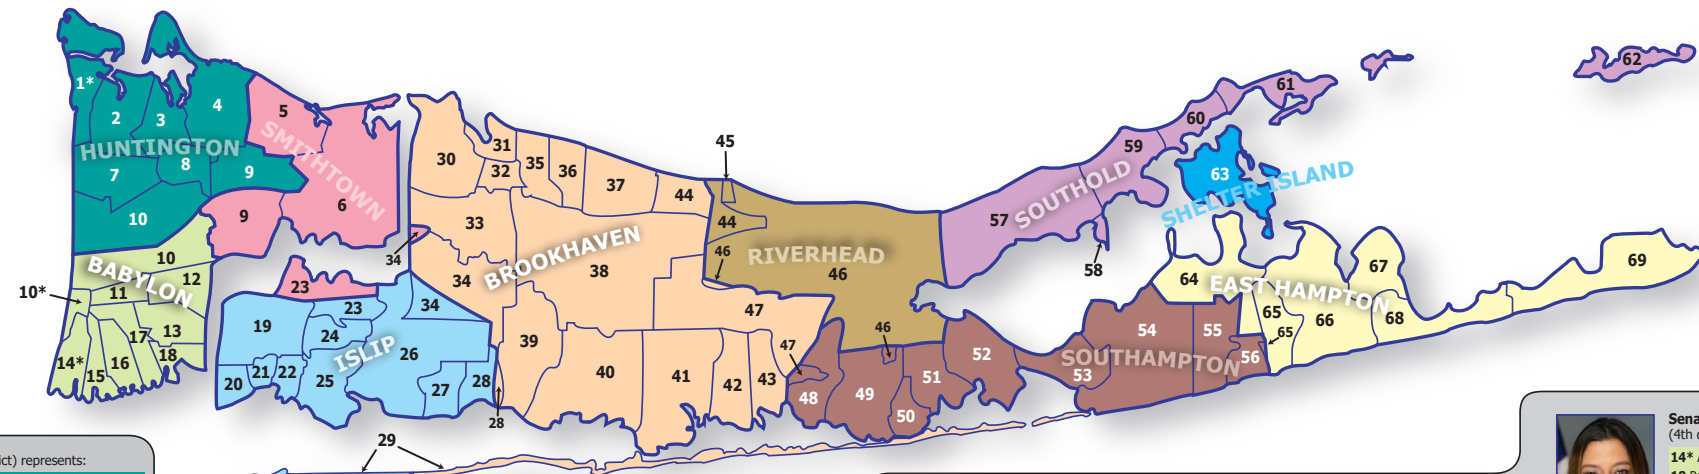

Suffolk County School District Delegate Facemap 2024

December 21, 2023

MEMBERS OF CONGRESS

Congressman Nick LaLota (R) (1st district) represents:

68 Amagansett UFSD	4 Northport-East Northport UFSD
55 Bridgehampton UFSD	61 Oysterponds UFSD
1* Cold Spring Harbor CSD	31 Port Jefferson UFSD
9 Comack UFSD	50 Quogue UFSD
9 Comack UFSD	48 Remsenburg-Speonk UFSD
32 Comsewogue UFSD	46 Riverhead CSD
66 East Hampton UFSD	46 Riverhead CSD
51 East Quogue	46 Riverhead CSD
47 Eastport-South Manor	37 Rocky Point UFSD
47 Eastport-South Manor	34 Sachem CSD
8 Elwood UFSD	34 Sachem CSD
29 Fire Island UFSD	34 Sachem CSD
29 Fire Island UFSD	64 Sag Harbor UFSD
60 Fishers Island UFSD	56 Sagaponack Common SD
60 Greenport UFSD	63 Shelter Island UFSD
10 Half Hollow Hills CSD	44 Shoreham-Wading River CSD
10 Half Hollow Hills CSD	44 Shoreham-Wading River CSD
52 Hampton Bays UFSD	6 Smithtown CSD
3 Harborfields CSD	40 South Country CSD
23 Hauppauge UFSD	7 South Huntington UFSD
23 Hauppauge UFSD	54 Southampton UFSD
2 Huntington UFSD	59 Southold UFSD
5 Kings Park CSD	67 Springs UFSD
45 Little Flower UFSD	30 Three Village CSD
38 Longwood CSD	53 Tuckahoe Common SD
57 Mattituck-Cutchogue UFSD	65 Wainscott Common SD
33 Middle Country CSD	65 Wainscott Common SD
36 Miller Place UFSD	49 Westhampton Beach UFSD
69 Montauk UFSD	
35 Mount Sinai UFSD	
58 New Suffolk Common SD	

Congressman Andrew Garbarino (R) (2nd district) represents:

14* Amityville UFSD	10 Half Hollow Hills CSD
18 Babylon UFSD	23 Hauppauge UFSD
21 Bay Shore UFSD	23 Hauppauge UFSD
28 Bayport-Blue Point UFSD	22 Islip UFSD
28 Bayport-Blue Point UFSD	16 Lindenhurst UFSD
19 Brentwood UFSD	38 Longwood CSD
42 Center Moriches UFSD	13 North Babylon UFSD
42 Central Islip UFSD	39 Patchogue-Medford UFSD
26 Connetquot CSD	46 Riverhead CSD
15 Copiague UFSD	46 Riverhead CSD
12 Deer Park UFSD	46 Riverhead CSD
66 East Hampton UFSD	34 Sachem CSD
25 East Islip UFSD	34 Sachem CSD
43 East Moriches UFSD	34 Sachem CSD
47 Eastport-South Manor UFSD	27 Sayville UFSD
47 Eastport-South Manor UFSD	40 South Country CSD
10* Farmingdale UFSD	17 West Babylon UFSD
29 Fire Island UFSD	20 West Islip UFSD
29 Fire Island UFSD	41 William Floyd UFSD
10 Half Hollow Hills CSD	11 Wyandanch UFSD

Third Congressional District

1* Cold Spring Harbor CSD
10* Farmingdale UFSD

Senator Alexis Weik (R) (8th district) represents:

14* Amityville UFSD	29 Fire Island UFSD
18 Babylon UFSD	29 Fire Island UFSD
21 Bay Shore UFSD	23 Hauppauge UFSD
28 Bayport-Blue Point UFSD	22 Islip UFSD
24 Central Islip UFSD	16 Lindenhurst UFSD
26 Connetquot CSD	13 North Babylon UFSD
15 Copiague UFSD	34 Sachem CSD
25 East Islip UFSD	34 Sachem CSD
10* Farmingdale UFSD	27 Sayville UFSD
	17 West Babylon UFSD
	20 West Islip UFSD