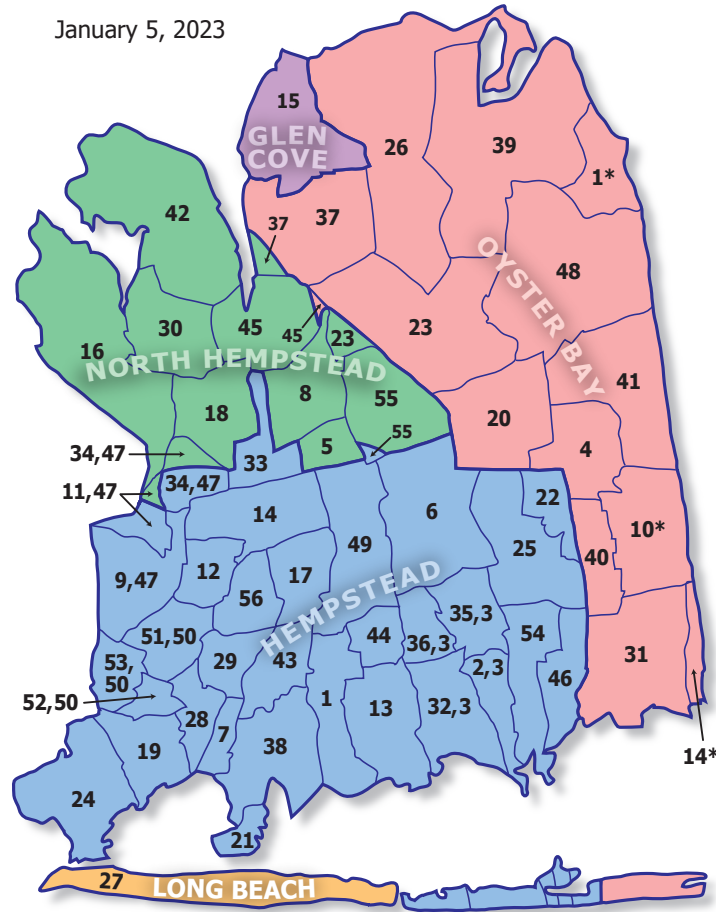

Nassau County School District Delegate Facemap 2023

January 5, 2023

DISTRICT KEY

1 Baldwin UFSD	8 East Williston UFSD
1* Cold Spring Harbor CSD	9 Elmont UFSD
2 Bellmore UFSD	10* Farmingdale UFSD
3 Bellmore-Merrick CHSD	11 Floral Park-Bellerose UFSD
4 Bethpage UFSD	12 Franklin Square UFSD
5 Carle Place UFSD	13 Freeport UFSD
6 East Meadow UFSD	14 Garden City UFSD
7 East Rockaway UFSD	14* Amityville UFSD

MEMBERS OF CONGRESS

Congressman Andrew Garbarino (R)
(2nd district) represents:

- 14* Amityville UFSD
- 10* Farmingdale UFSD
- 31 Massapequa UFSD
- 46 Seaford UFSD

Congressman George A.D. Santos (R)
(3rd district) represents:

- 4 Bethpage UFSD
- 5 Carle Place UFSD
- 1* Cold Spring Harbor CSD
- 6 East Meadow UFSD
- 8 East Williston UFSD
- 10* Farmingdale UFSD
- 11 Floral Park-Bellerose UFSD
- 11 Floral Park-Bellerose UFSD
- 15 Glen Cove City SD
- 16 Great Neck UFSD
- 18 Herricks UFSD
- 20 Hicksville UFSD
- 22 Island Trees UFSD
- 23 Jericho UFSD
- 23 Jericho UFSD
- 25 Levittown UFSD
- 26 Locust Valley CSD
- 30 Manhasset UFSD
- 31 Massapequa UFSD
- 33 Mineola UFSD
- 34 New Hyde Pk-Garden City Pk UFSD
- 34 New Hyde Pk-Garden City Pk UFSD
- 37 North Shore CSD
- 37 North Shore CSD
- 39 Oyster Bay-East Norwich CSD
- 40 Plainville UFSD
- 41 Plainview-Old Bethpage CSD
- 42 Port Washington UFSD
- 45 Roslyn UFSD
- 45 Roslyn UFSD
- 48 Syosset CSD
- 55 Westbury UFSD
- 55 Westbury UFSD

Senator Mario R. Mattera (R)
(2nd district) represents:

- 1* Cold Spring Harbor CSD

Senator Kevin Thomas (D)
(6th district) represents:

- 1 Baldwin UFSD
- 3 Bellmore-Merrick CHSD
- 5 Carle Place UFSD
- 6 East Meadow UFSD
- 7 East Rockaway UFSD
- 12 Franklin Square UFSD
- 13 Freeport UFSD
- 14 Garden City UFSD
- 17 Hempstead UFSD
- 29 Malverne UFSD
- 32 Merrick UFSD
- 33 Mineola UFSD
- 36 North Merrick UFSD
- 38 Oceanside UFSD
- 43 Rockville Centre UFSD
- 44 Roosevelt UFSD
- 47 Sewanhaka CHSD
- 47 Sewanhaka CHSD
- 49 Uniondale UFSD
- 55 Westbury UFSD
- 56 West Hempstead UFSD

Senator Monica Martinez (D)
(4th district) represents:

- 14* Amityville UFSD

Senator Alexis Weik (R)
(8th district) represents:

- 14* Amityville UFSD
- 10* Farmingdale UFSD
- 31 Massapequa UFSD
- 40 Plainville UFSD
- 46 Seaford UFSD

Assemblyman Michael Durso (R)
(9th district) represents:

- 14* Amityville UFSD
- 10* Farmingdale UFSD
- 31 Massapequa UFSD
- 46 Seaford UFSD

Assemblyman David G. McDonough (R)
(14th district) represents:

- 2 Bellmore UFSD
- 3 Bellmore-Merrick CHSD
- 13 Freeport UFSD
- 25 Levittown UFSD
- 32 Merrick UFSD
- 35 North Bellmore UFSD
- 36 North Merrick UFSD
- 38 Oceanside UFSD
- 44 Roosevelt UFSD
- 46 Seaford UFSD
- 54 Wantagh UFSD

Assemblyman Steve Stern (D)
(10th district) represents:

- 1* Cold Spring Harbor CSD
- 10* Farmingdale UFSD

Assemblyman John K. Mikulin (R)
(17th district) represents:

- 4 Bethpage UFSD
- 6 East Meadow UFSD
- 10* Farmingdale UFSD
- 22 Island Trees UFSD
- 25 Levittown UFSD
- 31 Massapequa UFSD
- 40 Plainville UFSD
- 49 Uniondale UFSD

Assemblywoman Kimberly Jean-Pierre (D)
(11th district) represents:

- 14* Amityville UFSD
- 10* Farmingdale UFSD