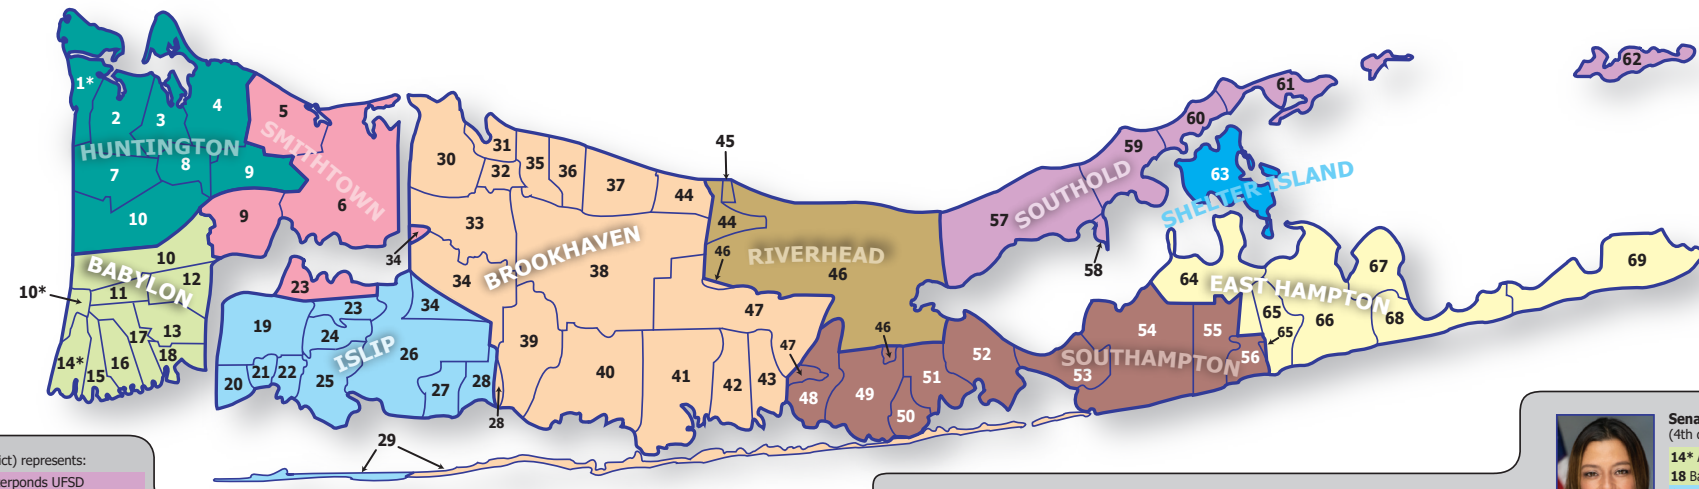

Suffolk County School District Delegate Facemap 2023

January 5, 2023

MEMBERS OF CONGRESS

1. **Congressman Nick LaLota (R)** (1st district) represents:
2. 68 Amagansett UFSD
   - 55 Bridgehampton UFSD
   - 1* Cold Spring Harbor CSD
   - 9 Commack UFSD
   - 9 Commack UFSD
   - 32 Comsewogue UFSD
   - 66 East Hampton UFSD
   - 51 East Quogue
   - 47 Eastport-South Manor
   - 47 Eastport-South Manor
   - 8 Elwood UFSD
   - 29 Fire Island UFSD
   - 29 Fire Island UFSD
   - 60 Greenport UFSD
   - 62 Fishers Island UFSD
   - 44 Greenport UFSD
   - 10 Half Hollow Hills CSD
   - 10 Half Hollow Hills CSD
   - 52 Hampton Bays UFSD
   - 3 Harborfields CSD
   - 23 Hauppauge UFSD
   - 23 Hauppauge UFSD
   - 2 Huntington UFSD
   - 5 Kings Park CSD
   - 38 Longwood CSD
   - 57 Mattituck-Cutchogue UFSD
   - 65 Middle Country CSD
   - 36 Miller Place UFSD
   - 69 Montauk UFSD
   - 35 Mount Sinai UFSD
   - 58 New Suffolk Common SD
   - 4 Northport-East Northport UFSD
   - 61 Oysterponds UFSD
   - 31 Port Jefferson UFSD
   - 50 Quogue UFSD
   - 48 Remsenburg-Speonk UFSD
   - 46 Riverhead CSD
   - 46 Riverhead CSD
   - 46 Riverhead CSD
   - 46 Riverhead CSD
   - 63 Shelter Island UFSD
   - 44 Shoreham-Wading River CSD
   - 44 Shoreham-Wading River CSD
   - 6 Smithtown CSD
   - 40 South Country CSD
   - 7 South Huntington UFSD
   - 54 Southampton UFSD
   - 59 Southold UFSD
   - 2 Springs UFSD
   - 30 Three Village CSD
   - 53 Tuckahoe Common SD
   - 65 Wainscott Common SD
   - 65 Wainscott Common SD
   - 49 Westhampton Beach UFSD

1. **Congressman Andrew Garbarino (R)** (2nd district) represents:
2. 14* Amityville UFSD
   - 18 Babylon UFSD
   - 21 Bay Shore UFSD
   - 28 Bayport-Blue Point UFSD
   - 28 Bayport-Blue Point UFSD
   - 19 Brentwood UFSD
   - 42 Center Moriches UFSD
   - 24 Central Islip UFSD
   - 26 Connetquot CSD
   - 15 Copiague UFSD
   - 12 Deer Park UFSD
   - 66 East Hampton UFSD
   - 25 East Islip UFSD
   - 43 East Moriches UFSD
   - 47 Eastport-South Manor UFSD
   - 47 Eastport-South Manor UFSD
   - 10* Farmingdale UFSD
   - 29 Fire Island UFSD
   - 29 Fire Island UFSD
   - 10 Half Hollow Hills CSD
   - 10 Half Hollow Hills CSD
   - 10 Half Hollow Hills CSD
   - 10 Half Hollow Hills CSD
   - 3 Harborfields CSD
   - 23 Hauppauge UFSD
   - 2 Huntington UFSD
   - 5 Kings Park CSD
   - 4 Northport-East Northport UFSD
   - 34 Sachem CSD
   - 34 Sachem CSD
   - 34 Sachem CSD
   - 6 Smithtown CSD
   - 7 South Huntington UFSD
   - 54 Southampton UFSD
   - 17 West Babylon UFSD
   - 20 West Islip UFSD
   - 41 William Floyd UFSD
   - 11 Wyandanch UFSD
   - 10 Half Hollow Hills CSD
   - 23 Hauppauge UFSD
   - 22 Islip UFSD
   - 16 Lindenhurst UFSD
   - 38 Longwood CSD
   - 13 North Babylon UFSD
   - 39 Patchogue-Medford UFSD
   - 46 Riverhead CSD
   - 46 Riverhead CSD
   - 34 Sachem CSD
   - 34 Sachem CSD
   - 34 Sachem CSD
   - 34 Sachem CSD
   - 40 South Country CSD
   - 40 South Country CSD
   - 40 South Country CSD
   - 40 South Country CSD

1. **Congressman George A.D. Santos (R)** (3rd district) represents:
2. 1* Cold Spring Harbor CSD
   - 10* Farmingdale UFSD

ASSEMBLY MEMBERS